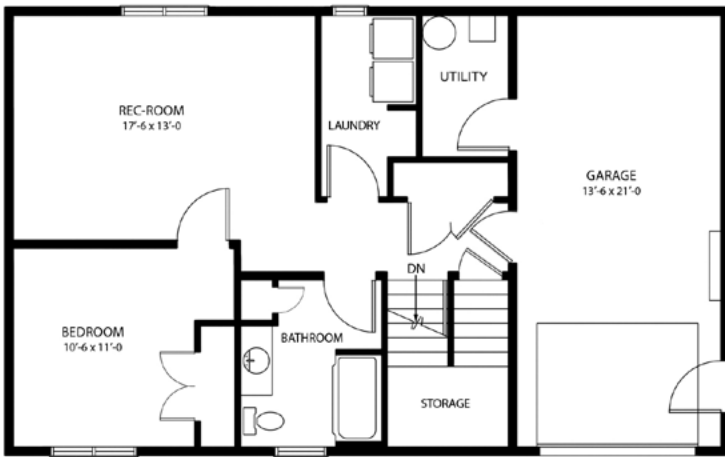

# THE JULIET

**4**  
BRS

**3**  
BATHS

**1850**  
SQ FT

Contemporary design  
Walk-in pantry  
Mini-split heat pump

Stone countertops  
Hardwood stairs  
Appliances

  
**KINGSWOOD**  
◦ NORTH ◦

Melissa Berry  
902-401-9425  
mberry@royalpage.ca

# FLOOR PLANS

LOWER FLOOR = 758 SQ. FT.  
GARAGE = 334 SQ. FT.

MAIN FLOOR = 1092 SQ. FT.