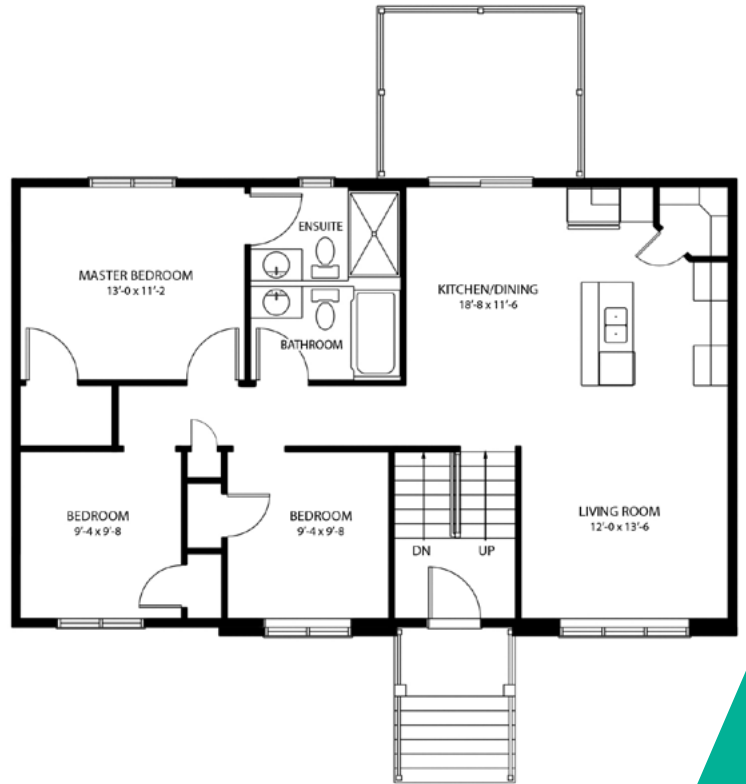

# THE JULIET

**4**  
BRS

**3**  
BATHS

**1850**  
SQ FT

Contemporary design  
Walk-in pantry  
Mini-split heat pump

Stone countertops  
Hardwood stairs  
Appliances

  
**KINGSWOOD**  
◦ NORTH ◦

Melissa Berry  
902-401-9425  
mberry@royalpage.ca

# FLOOR PLANS

LOWER FLOOR = 758 SQ. FT.  
GARAGE = 334 SQ. FT.

MAIN FLOOR = 1092 SQ. FT.